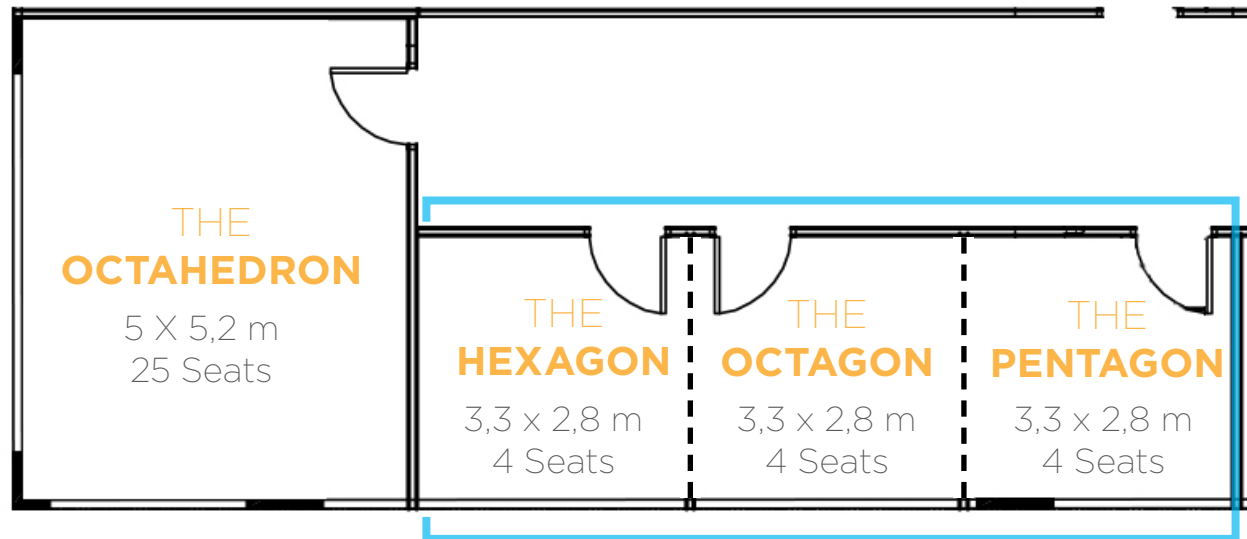

THE SPHERE

Specification:

- 27 x 18 m
- **600 Seats** (Theatre Style)
- Stage 3 x 11 m
- Lighting (Mixer Shinyoku, Fresnel 2000 watt, ParLED, LEKO, Dimmer Pack, Lite Putter 6 Channel)
- Sound system: Mixer VENUE 64 Channel
- Speaker:
 - › EAW JFX 590 2 way biamp passive speaker 15" (2 units)
 - › EAW SUB 2x 15" subwoofer (2 units)
 - › Mackie HD 10-A delay speaker (2 units)
 - › EAW UB 80 fronfill speaker 8" (1 unit)
 - › Mackie SRM 450 v2 (3 units)
 - › XTA Processor, amply LABGRUPPEN C Series (2 units)
 - › Behringer Powerplay audio distribution (1 unit)
- Shure PGX 24 4 units, Shure SM 58 (4 units)
- Projecor Hitachi 5800 ANSI Lumens (2 units)
- Screen 2,2 x 2,9 m (2 units)
- TV monitor
- Timer digital
- TV LG Plasma (3 units)

**Compliments of 1 VIP room

THE CRESCENT

Specification:

- 10 x 5 m
- 80 Seats (Theatre Style)
- Projector Casio XJ V2 3000 ANSI Lumens
- Screen 180x180cm
- Sound system portabel electronics wave
- High speed internet
- 2 units wireless microphone
- 1 unit TV 50" LG Plasma

Pricing:

1 hour	Rp 1.350.000
4 hours	Rp 4.500.000
8 hours	Rp 8.800.000

THE **SPHERE**
27 x 18 m
600 Seats

THE OCTAHEDRON

Specification:

- 5 x 5,2 m
- 25 Seats (Theatre Style)
- Round Glass Table (diameter 1 m)
- Flipchart 1
- Screen 180x180cm
- Projector Epson 2500 ANSI Lumens

Specification:

- 3,3 x 2,8m
- Up to 4 people
- Round Glass Table (diameter: 90 cm)
 - 1 unit Flipchart
 - 1 unit Glassboard
- Projector Epson 2500 ANSI Lumens

Pricing:

IDR 75K/hour

Hexagon, Octagon and Pentagon can be combined into one single room