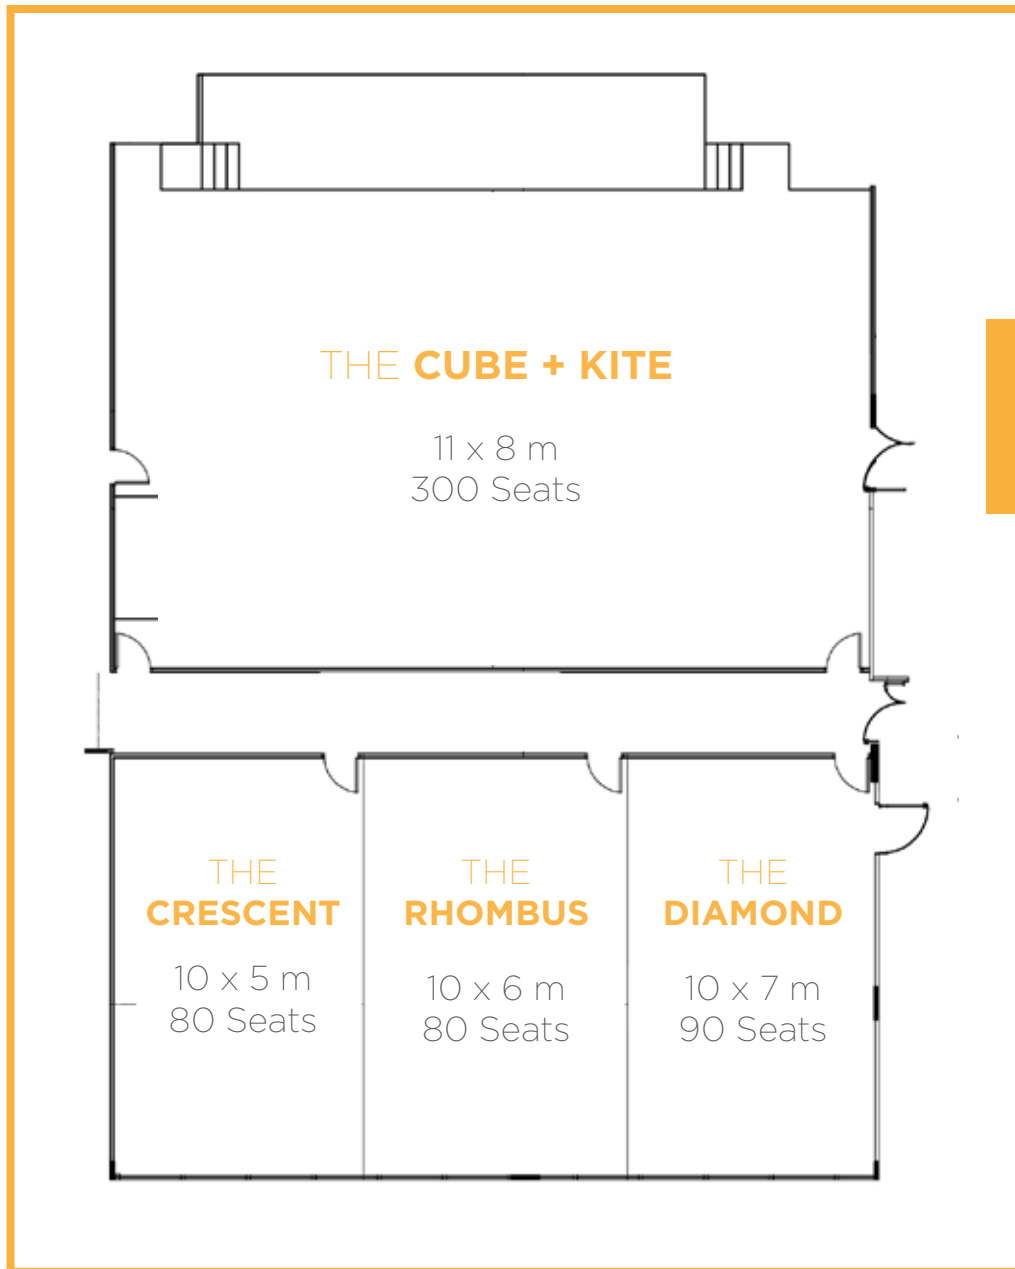

THE SPHERE

Specification:

- 27 x 18 m
- **600 Seats** (Theatre Style)
- Stage 3 x 11 m
- Lighting (Mixer Shinyoku, Fresnel 2000 watt, ParLED, LEKO, Dimmer Pack, Lite Putter 6 Channel)
- Sound system: Mixer VENUE 64 Channel
- Speaker:
 - › EAW JFX 590 2 way biamp passive speaker 15" (2 units)
 - › EAW SUB 2x 15" subwoofer (2 units)
 - › Mackie HD 10-A delay speaker (2 units)
 - › EAW UB 80 fronfill speaker 8" (1 unit)
 - › Mackie SRM 450 v2 (3 units)
 - › XTA Processor, amply LABGRUPPEN C Series (2 units)
 - › Behringer Powerplay audio distribution (1 unit)
- Shure PGX 24 4 units, Shure SM 58 (4 units)
- Projecor Hitachi 5800 ANSI Lumens (2 units)
- Screen 2,2 x 2,9 m (2 units)
- TV monitor
- Timer digital
- TV LG Plasma (3 units)

**Compliments of 1 VIP room

THE CRESCENT

Specification:

- 10 x 5 m
- 80 Seats (Theatre Style)
- Projector Casio XJ V2 3000 ANSI Lumens
- Screen 180x180cm
- Sound system portabel electronics wave
- High speed internet
- 2 units wireless microphone
- 1 unit TV 50" LG Plasma

Pricing:

1 hour	Rp 1.350.000
4 hours	Rp 4.500.000
8 hours	Rp 8.800.000

THE **SPHERE**
27 x 18 m
600 Seats

THE OCTAHEDRON

Specification:

- 5 x 5,2 m
- 25 Seats (Theatre Style)
- Round Glass Table (diameter 1 m)
- Flipchart 1
- Screen 180x180cm
- Projector Epson 2500 ANSI Lumens

Specification:

- 3,3 x 2,8m
- Up to 4 people
- Round Glass Table (diameter: 90 cm)
 - 1 unit Flipchart
 - 1 unit Glassboard
- Projector Epson 2500 ANSI Lumens

Pricing:

IDR 75K/hour

Hexagon, Octagon and Pentagon can be combined into one single room